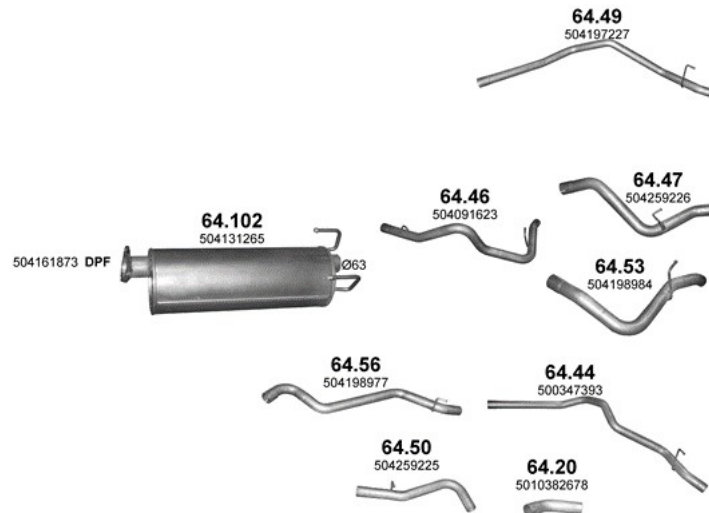

90.06	120		5010418732
90.28	120		5010619044
90.29	120		5010619163
90.40	80		5010619477
90.41	120		

Cooling pipe RENAULT PREMIUM (Diesel) - HP, kW, ccm

POLMO	ALU	CHR	OE
64.102	240		504131265
64.20	25		500314665 5010382678
64.44	95		500347393 504198979
64.46	80		504091623
64.47	60		504259226
64.49	95		500347390 504197227
64.50	70		504259225
64.53	60		504198984
64.56	80		504198977

IVECO DAILY 2.3 D (Diesel) 5/2006 - 95-116-136HP, 70-85-100kW, 2287ccm

IVECO DAILY 3.0 D (Diesel) 5/2006 - 146-176HP, 107-130kW, 2998ccm

---